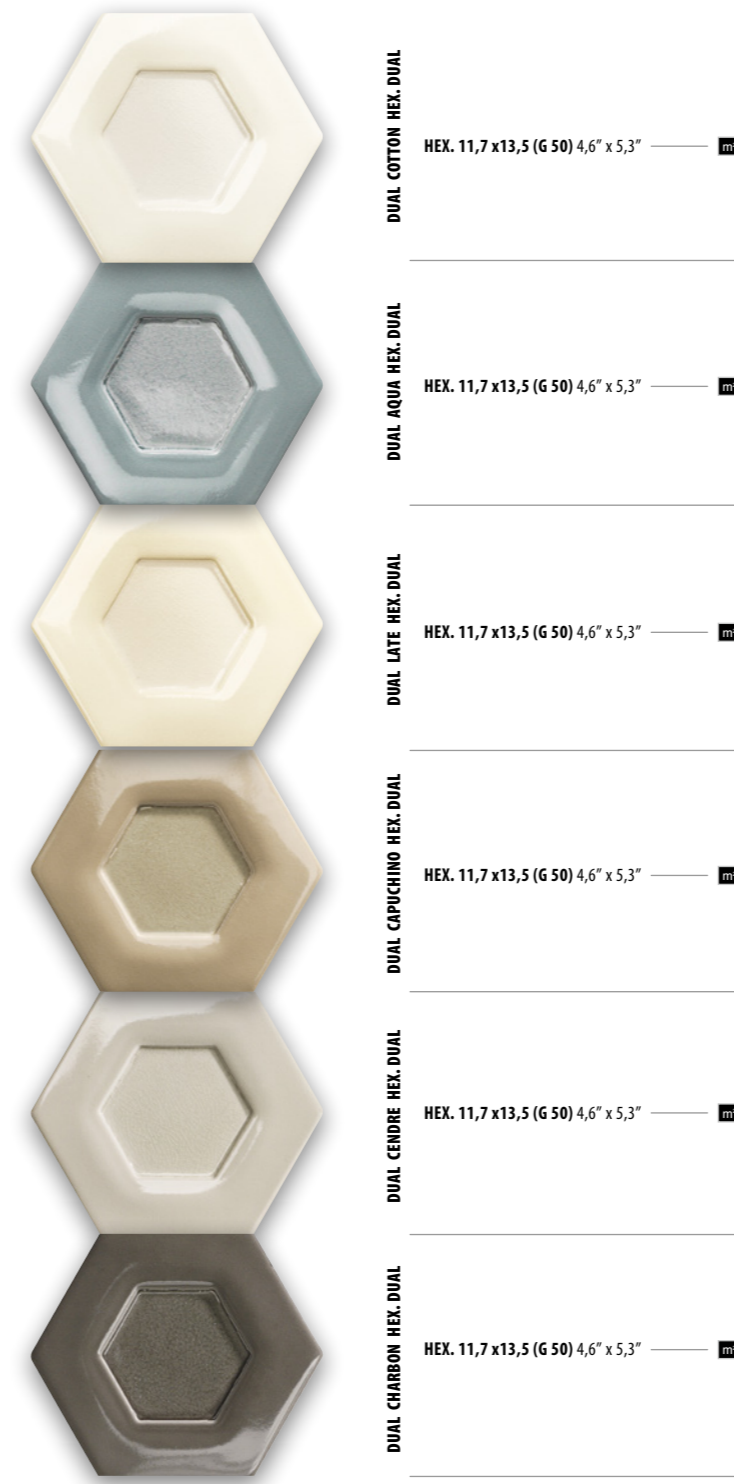

DETALLE DETAIL

DUAL COTTON HEX. DUAL 11,7 x 13,5 - 4,6" x 5,3"

DUAL COTTON HEX. CIRCLE 11,7 x 13,5 - 4,6" x 5,3"

COLORES PIATTO PIATTO COLORS

DUAL COTTON HEX. PIATTO

HEX. 11,7 x 13,5 (G 54) 4,6" x 5,3"

DUAL LATE HEX. PIATTO

HEX. 11,7 x 13,5 (G 54) 4,6" x 5,3"

DUAL CENDRE HEX. PIATTO

HEX. 11,7 x 13,5 (G 54) 4,6" x 5,3"

COLORES CIRCLE CIRCLE COLORS

DUAL COTTON HEX. CIRCLE

HEX. 11,7 x 13,5 (G 54) 4,6" x 5,3"

DUAL LATE HEX. CIRCLE

HEX. 11,7 x 13,5 (G 54) 4,6" x 5,3"

DUAL CENDRE HEX. CIRCLE

HEX. 11,7 x 13,5 (G 54) 4,6" x 5,3"

COLORES DUAL DUAL COLORS

DUAL COTTON HEX. DUAL

HEX. 11,7 x 13,5 (G 50) 4,6" x 5,3"

DUAL AQUA HEX. DUAL

HEX. 11,7 x 13,5 (G 50) 4,6" x 5,3"

DUAL LATE HEX. DUAL

HEX. 11,7 x 13,5 (G 50) 4,6" x 5,3"

DUAL CAPUCHINO HEX. DUAL

HEX. 11,7 x 13,5 (G 50) 4,6" x 5,3"

DUAL CENDRE HEX. DUAL

HEX. 11,7 x 13,5 (G 50) 4,6" x 5,3"

DUAL CHARBON HEX. DUAL

HEX. 11,7 x 13,5 (G 50) 4,6" x 5,3"