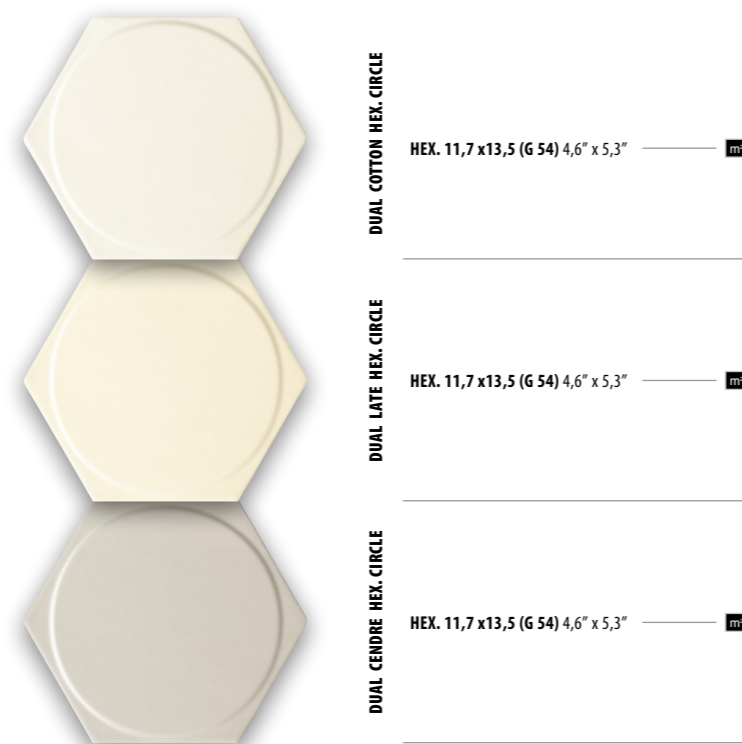

DETALLE DETAIL

DUAL COTTON HEX. DUAL 11,7 x 13,5 - 4,6" x 5,3"

DUAL COTTON HEX. CIRCLE 11,7 x 13,5 - 4,6" x 5,3"

COLORES PIATTO PIATTO COLORS

DUAL COTTON HEX. PIATTO

HEX. 11,7 x 13,5 (G 54) 4,6" x 5,3"

DUAL LATE HEX. PIATTO

HEX. 11,7 x 13,5 (G 54) 4,6" x 5,3"

DUAL CENDRE HEX. PIATTO

HEX. 11,7 x 13,5 (G 54) 4,6" x 5,3"

COLORES CIRCLE CIRCLE COLORS

DUAL COTTON HEX. CIRCLE

HEX. 11,7 x 13,5 (G 54) 4,6" x 5,3"

DUAL LATE HEX. CIRCLE

HEX. 11,7 x 13,5 (G 54) 4,6" x 5,3"

DUAL CENDRE HEX. CIRCLE

HEX. 11,7 x 13,5 (G 54) 4,6" x 5,3"

COLORES DUAL DUAL COLORS

DUAL COTTON HEX. DUAL

HEX. 11,7 x 13,5 (G 50) 4,6" x 5,3"

DUAL AQUA HEX. DUAL

HEX. 11,7 x 13,5 (G 50) 4,6" x 5,3"

DUAL LATE HEX. DUAL

HEX. 11,7 x 13,5 (G 50) 4,6" x 5,3"

DUAL CAPUCHINO HEX. DUAL

HEX. 11,7 x 13,5 (G 50) 4,6" x 5,3"

DUAL CENDRE HEX. DUAL

HEX. 11,7 x 13,5 (G 50) 4,6" x 5,3"

DUAL CHARBON HEX. DUAL

HEX. 11,7 x 13,5 (G 50) 4,6" x 5,3"